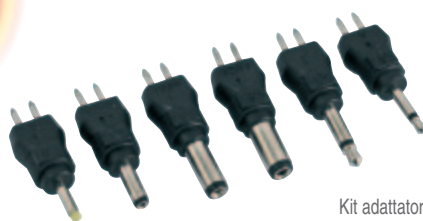

www.trevi.it

ALIMENTATORE UNIVERSALE 1000 mA STABILIZZATO

STABILIZED UNIVERSAL AC/DC ADAPTOR

TA 110 EU

■ 0011000

🇮🇹 DATI TECNICI

- » Tecnologia switching ad alta efficienza, CEC livello IV
- » Conforme EUP standard livello 2
- » Ingresso: C.A. 100-240V 50Hz
- » Uscita: C.C. 3/4,5/5/6/7,5/9/12V, 1000mA max
- » Protezione contro cortocircuiti e sovracarichi
- » Indicatore led di accensione
- » Approvazione TUV-GS
- » Adattatori: 7 mini jack + 3 USB per connessione universale
- » Dimensioni: 75x43x32 mm

🇬🇧 FEATURES

- » High efficiency switching technology, CEC level IV
- » Comply to EUP standard level 2
- » Input: C.A. 100-240V 50Hz
- » Output: C.C. 3/4,5/5/6/7,5/9/12V, 1000mA max
- » Protection against short circuit and overload
- » Power-on led indicator
- » Checked TUV-GS
- » Kit interchangeable adaptor: 7 mini Jack + 3 USB universal connection
- » Size: 75x40x30 mm

incluso adattatore USB
USB adaptor included

Kit adattatori
Kit adaptor

EAN CODE

TA 110EU

■ 8011000003818

LOGISTIC INFORMATION

Shipping carton: pcs
Shipping carton size: cm
Unit gross weight: Kg
Blister size: 23 x 12 cm